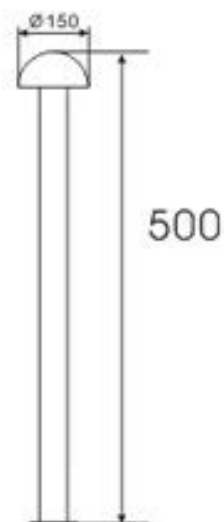

LED Exterior Lighting – LR-E00018

| | |
|---------------------------|-----------|
| Model No. | LR-E00018 |
| LED Type | CREE XP |
| LED Q'TY. | 3 |
| Beam Angle | 60° |
| Minimum luminous flux(lm) | 480 |
| Voltage | 120V |
| LED Watt | 9W |
| Environmental Temperature | - 20~60°C |
| Environmental Humidity | 0%-95% |
| Safety Class | I |
| Safety Type | IP44 |
| Material | Aluminium |
| Driver | Included |